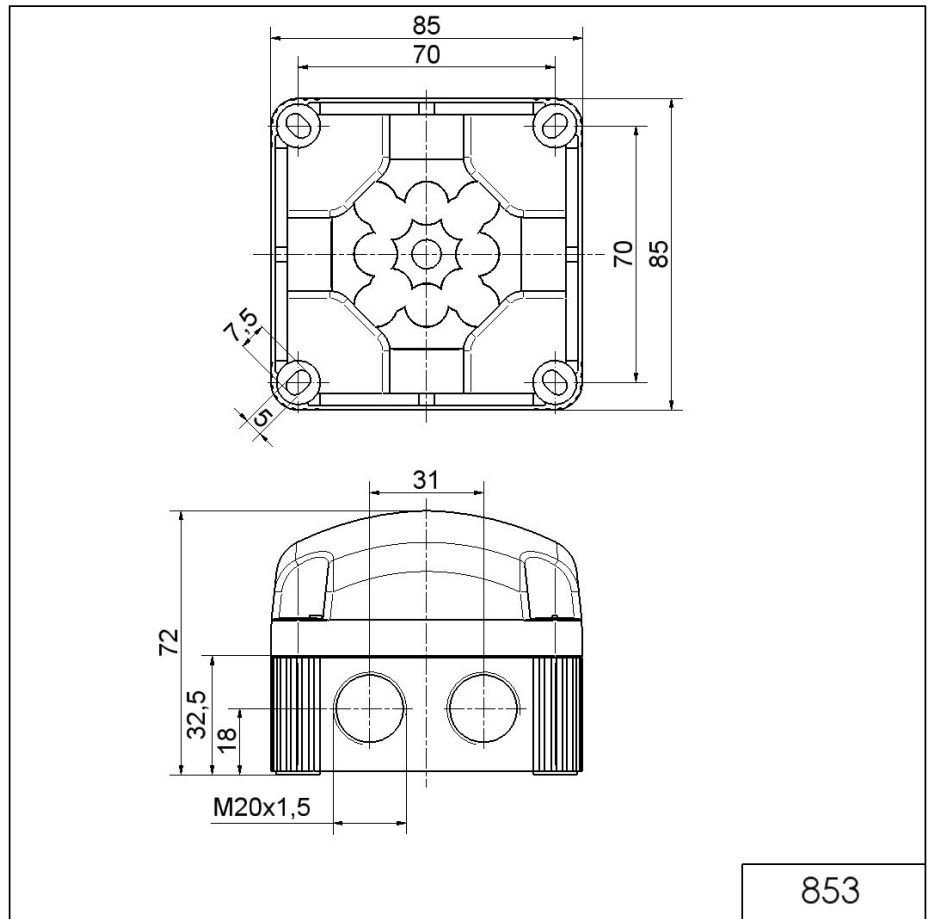

FlexSQUARE / LED EVS Beacon 853

LED EVS Beacon BWM 115-230VAC BU

DRAWING

! For additional installation and mounting information, refer to the appropriate user guide at www.werma.com. This printed copy is for information only and is subject to alteration.